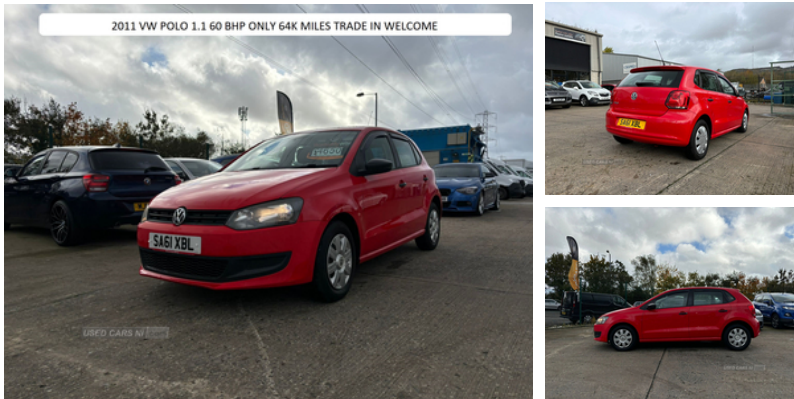

unit 8 pembroke loop road springbank industrial estate springbank lane bt17 0fe, Belfast, BT17 0fe
Desy: 07392674507

Volkswagen Polo 1.2 60 S 5dr | Sep 2011

TRADE IN WELCOME

£4,650

belfastautosales.co.uk 2011 vw polo 1.1 petrol 5 speed manual 60bhp only 64k miles electric windows cd player full service history and just serviced for sale mot till 26th april 2025 , trade in welcome £4650

Miles:	64000
Fuel Type:	Petrol
Transmission:	Manual
Colour:	Red
Engine Size:	1198
CO2 Emission:	128
Tax Band:	D (£160 p/a)
Body Style:	Hatchback
Insurance group:	4E
Reg:	SA61XBL

Technical Specs

DIMENSIONS

Length:	3970mm
Width:	1682mm
Height:	1485mm
Seats:	5
Luggage Capacity (Seats Up):	280L
Gross Weight:	1550KG
Max. Loading Weight:	533KG

PERFORMANCE & ECONOMY

Fuel Consum. (Urban Cold):	38.7MPG
Fuel Consum. (Extra Urban):	62.8MPG
Fuel Consum. (Combined):	51.4MPG
Fuel Tank Capacity:	45L
Number Of Gears:	5 SPEED
Top Speed:	98MPH
Acceleration 0-100 km/h:	16.1s
Engine Power BHP:	59BHP